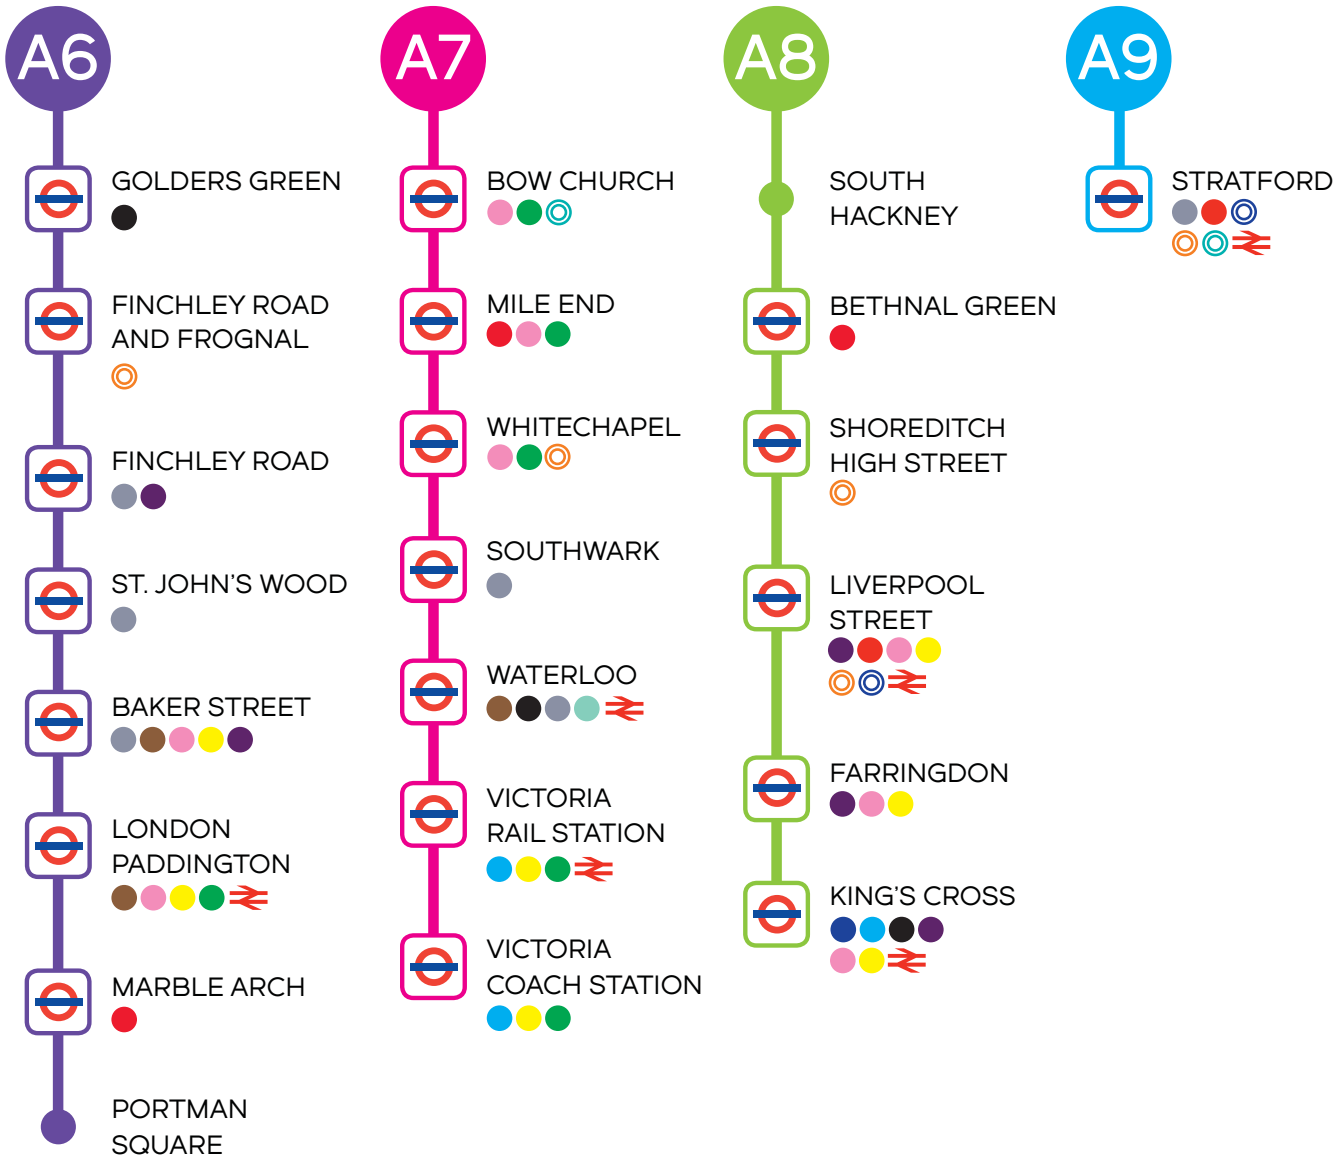

Our London locations from Stansted Airport

KEY TO TUBE LINES

- | | | |
|------------|----------------------|-------------------|
| ● BAKERLOO | ● HAMMERSMITH & CITY | ● PICCADILLY |
| ● CENTRAL | ● JUBILEE | ● NORTHERN |
| ● CIRCLE | ● LONDON OVERGROUND | ● TFL RAIL |
| ● DISTRICT | ● METROPOLITAN | ● VICTORIA |
| ● DLR | ● NATIONAL RAIL | ● WATERLOO & CITY |