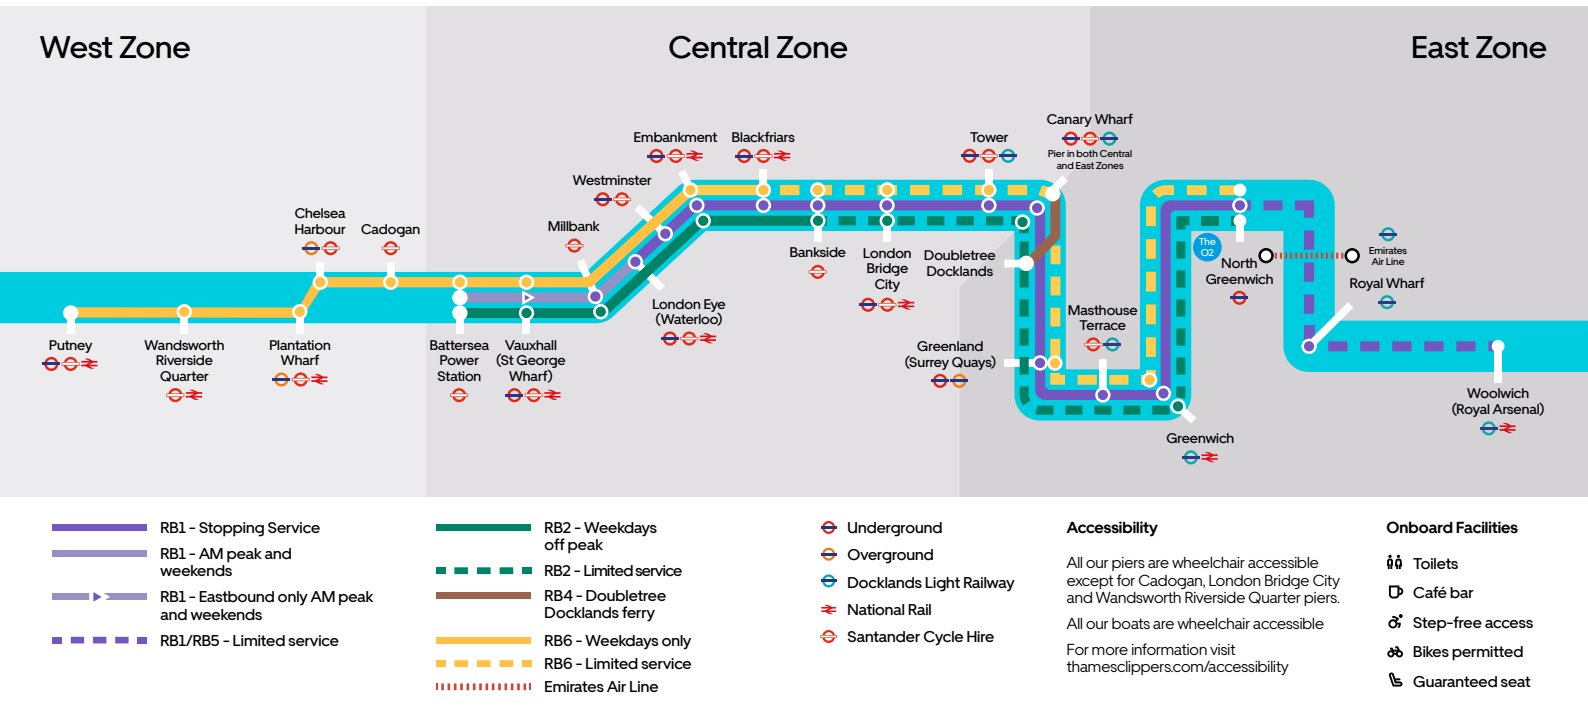

Route Map

Best viewed in landscape when on mobile

Uber Boat
by **thames clippers**

Find us on Twitter for service updates
[@thamesclippers](https://twitter.com/thamesclippers)