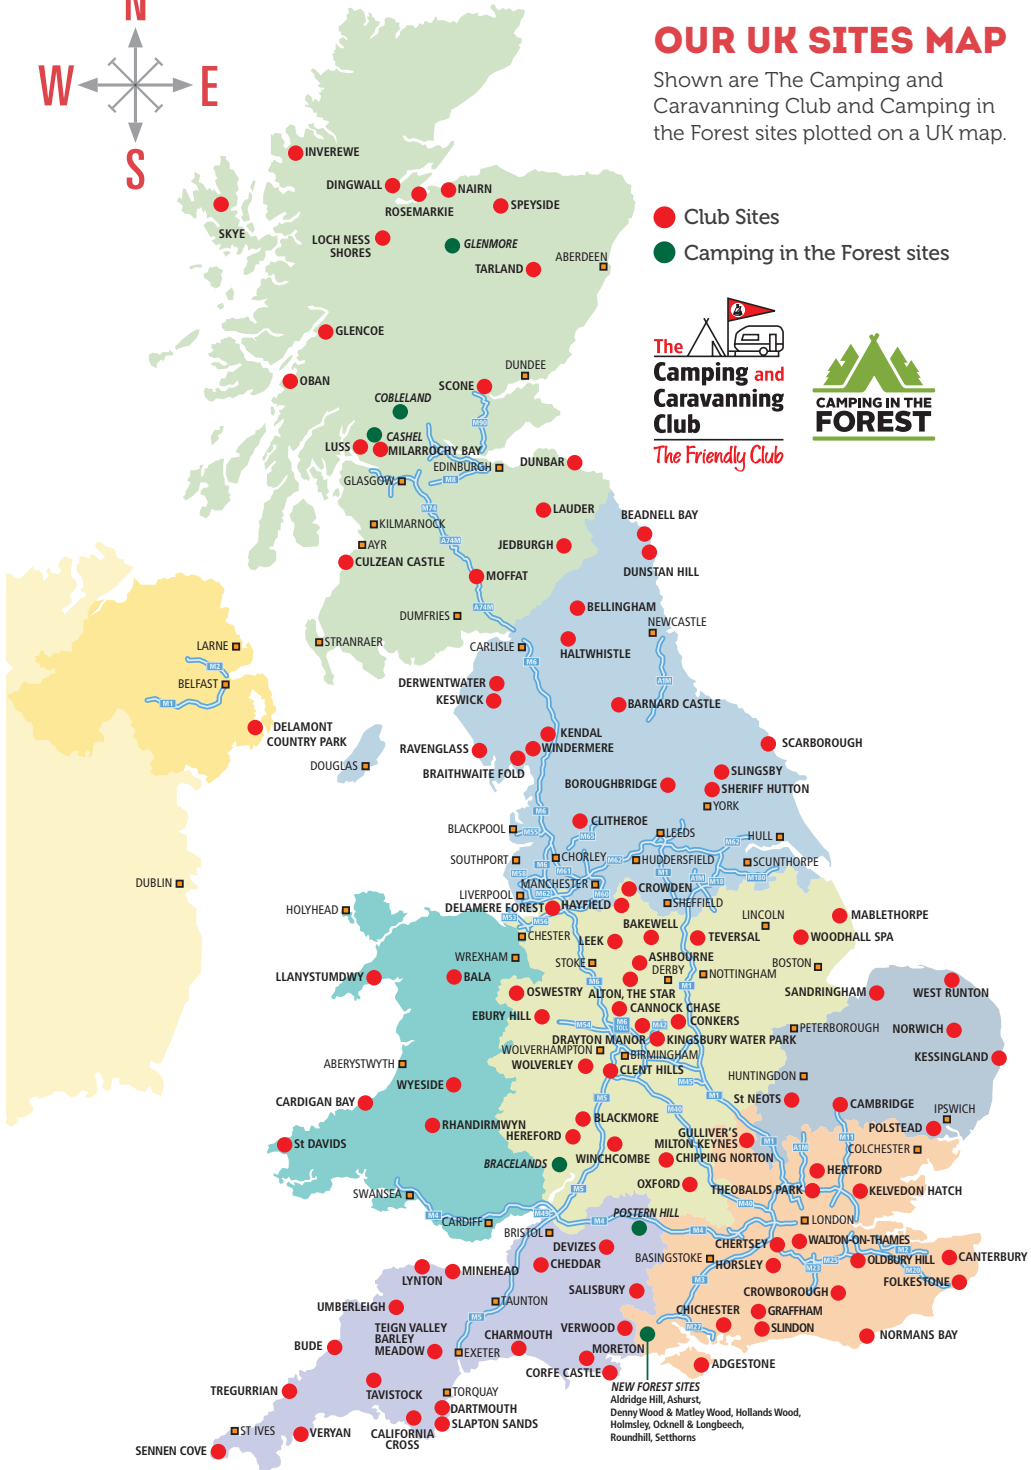

OUR UK SITES MAP

Shown are The Camping and Caravanning Club in the Forest sites plotted on a UK map.

● Club Sites

● Camping in the Forest sites