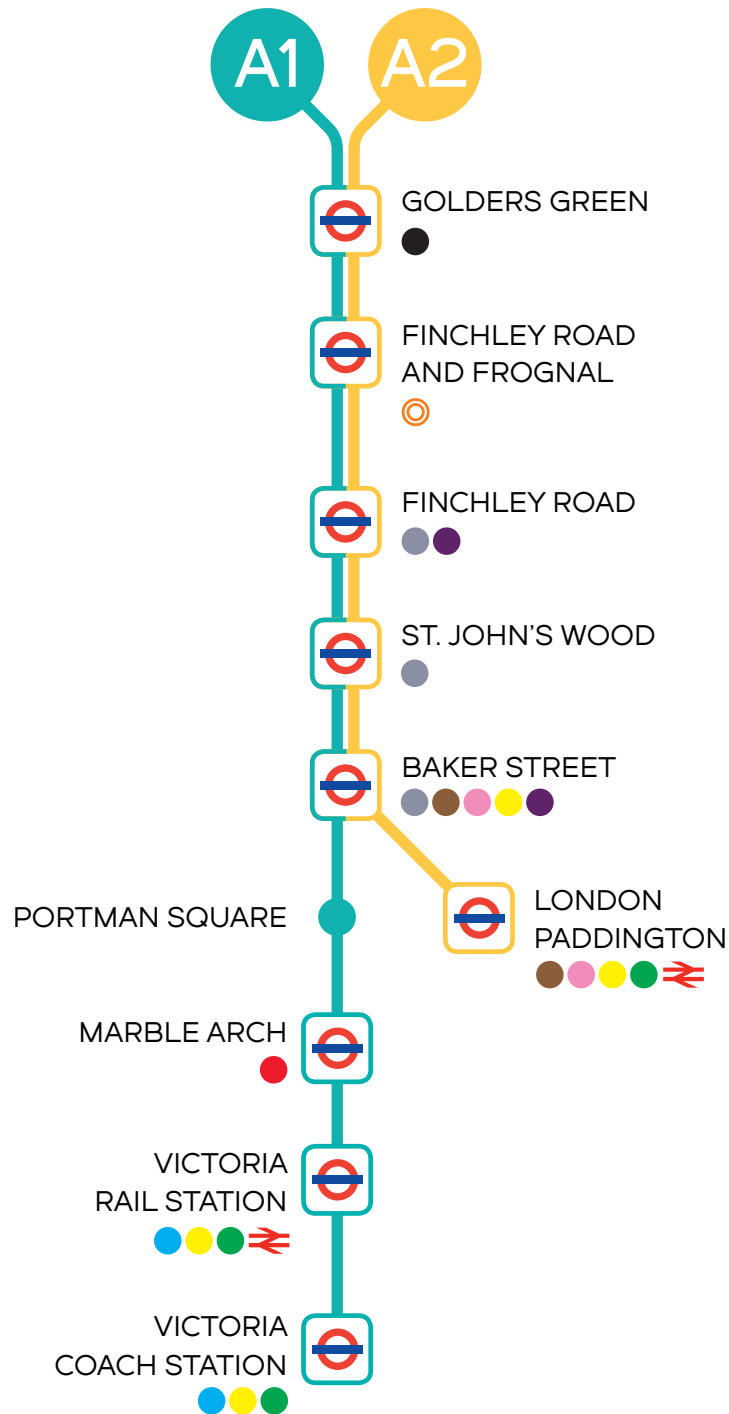

Our London locations from Luton Airport

KEY TO TUBE LINES

- BAKERLOO
- CENTRAL
- CIRCLE
- DISTRICT
- HAMMERSMITH & CITY
- JUBILEE
- LONDON OVERGROUND
- METROPOLITAN
- ≡ NATIONAL RAIL
- NORTHERN
- VICTORIA