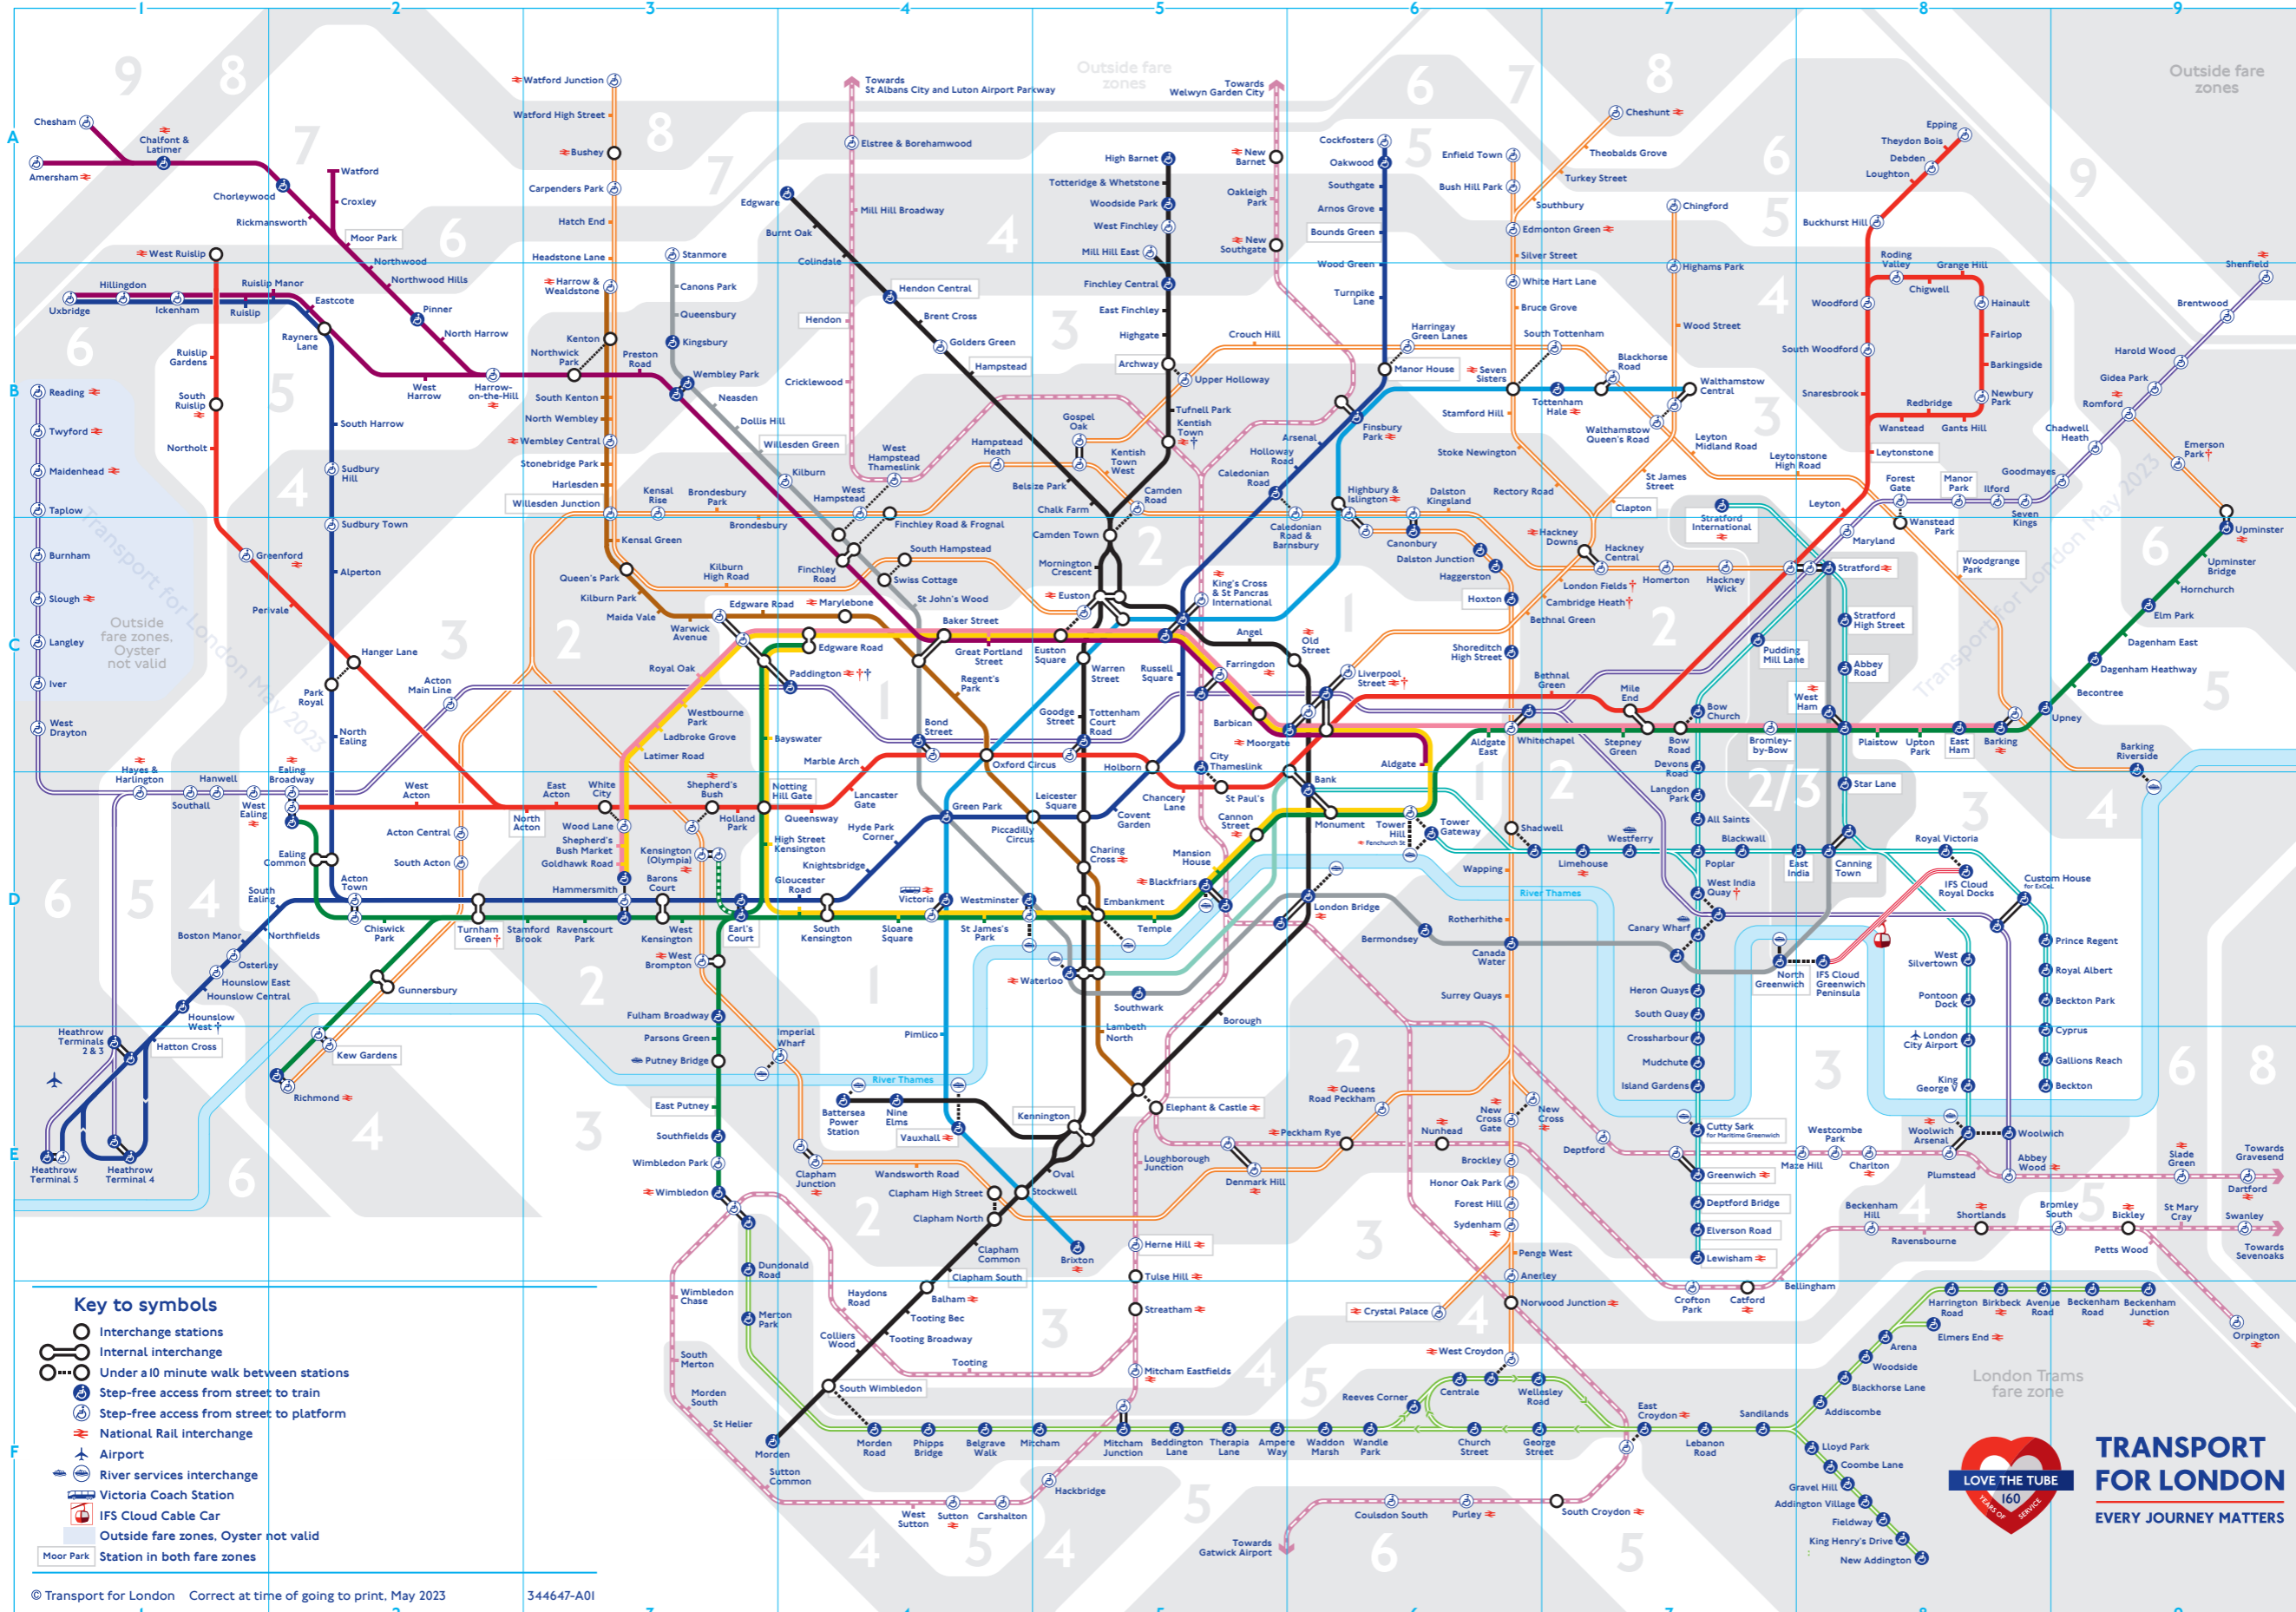

1. ### Check before you travel
2. † Hounslow West
     Step-free access for manual wheelchairs only.
   - † Kentish Town
     Closed from Monday 26 June 2023 until summer 2024.
   - † Paddington
     Bakerloo line step-free access via Elizabeth line station entrance.
   - † Services or access at these stations are subject to variation.
     To check before you travel, visit tfl.gov.uk/plan-a-journey

1. ### Key to lines
2. Bakerloo
   - Central
   - Circle
   - District
   - Hammersmith & City
   - Jubilee
   - Metropolitan
   - Northern
   - Piccadilly
   - Victoria
   - Waterloo & City
   - DLR
   - Elizabeth line
   - London Overground
   - London Trams
   - IFS Cloud Cable Car
     Special fares apply
   - ThamesLink
     Service not operated by TfL. If you need assistance, please speak to staff at your origin station so this can be arranged at the destination station or check assisted travel at www.thameslinkrailway.co.uk
   - District
     Open at weekends and on some public holidays

1. ### Key to symbols
2. Interchange stations
   - Internal interchange
   - Under a 10 minute walk between stations
   - Step-free access from street to train
   - Step-free access from street to platform
   - National Rail interchange
   - Airport
   - River services interchange
   - Victoria Coach Station
   - IFS Cloud Cable Car
   - Outside fare zones, Oyster not valid
   - Station in both fare zones

© Transport for London Correct at time of going to print, May 2023 344647-A01

Online maps are strictly for personal use only. To license the Tube map for commercial use please visit tfl.gov.uk/maplicensing

TfL Go, your real-time travel app

Download TfL Go to plan your journey

Direct
DST 20

Bus only
Direct

Victoria
Circle
District
St James's Park