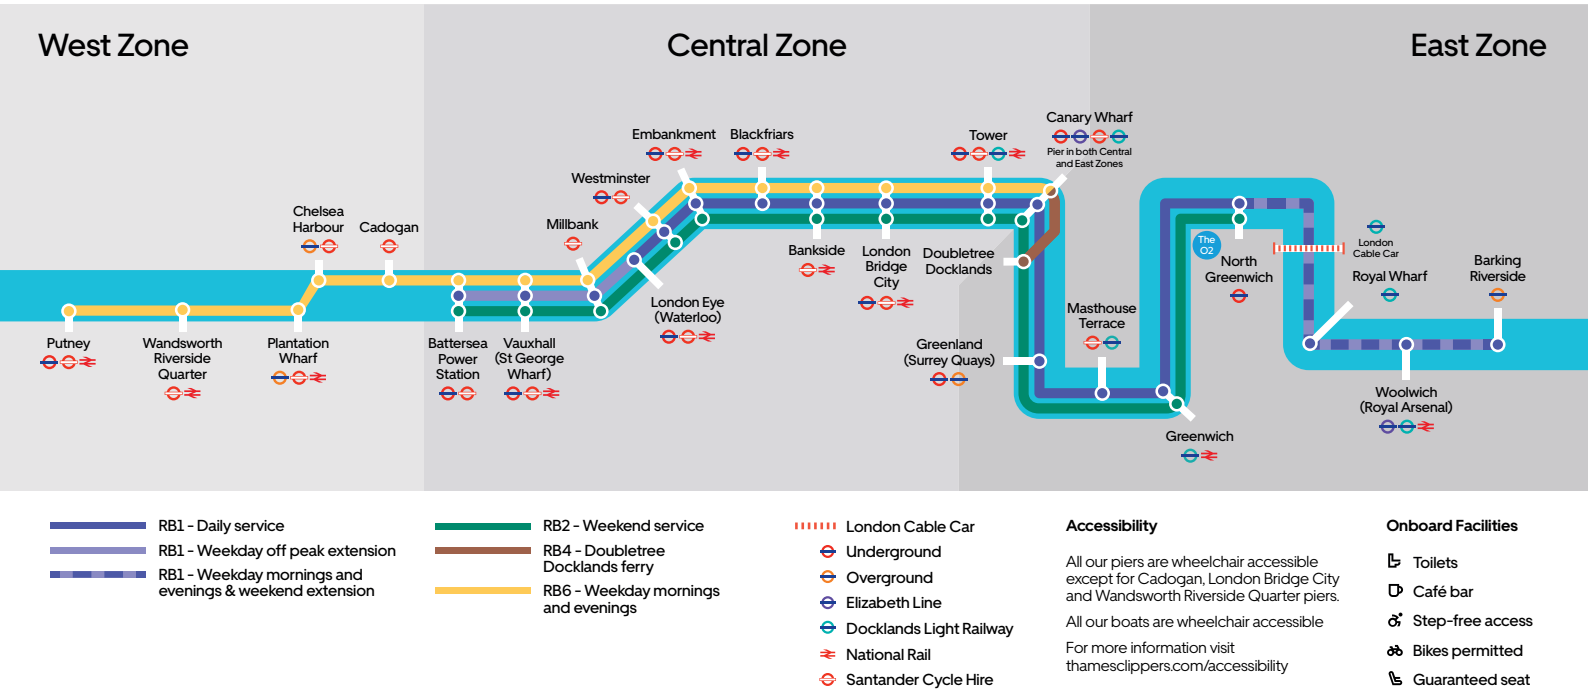

Route map

Best viewed in landscape when on mobile

Uber Boat
by **thames clippers**

Find us on Twitter for service updates
[@thamesclippers](https://twitter.com/thamesclippers)