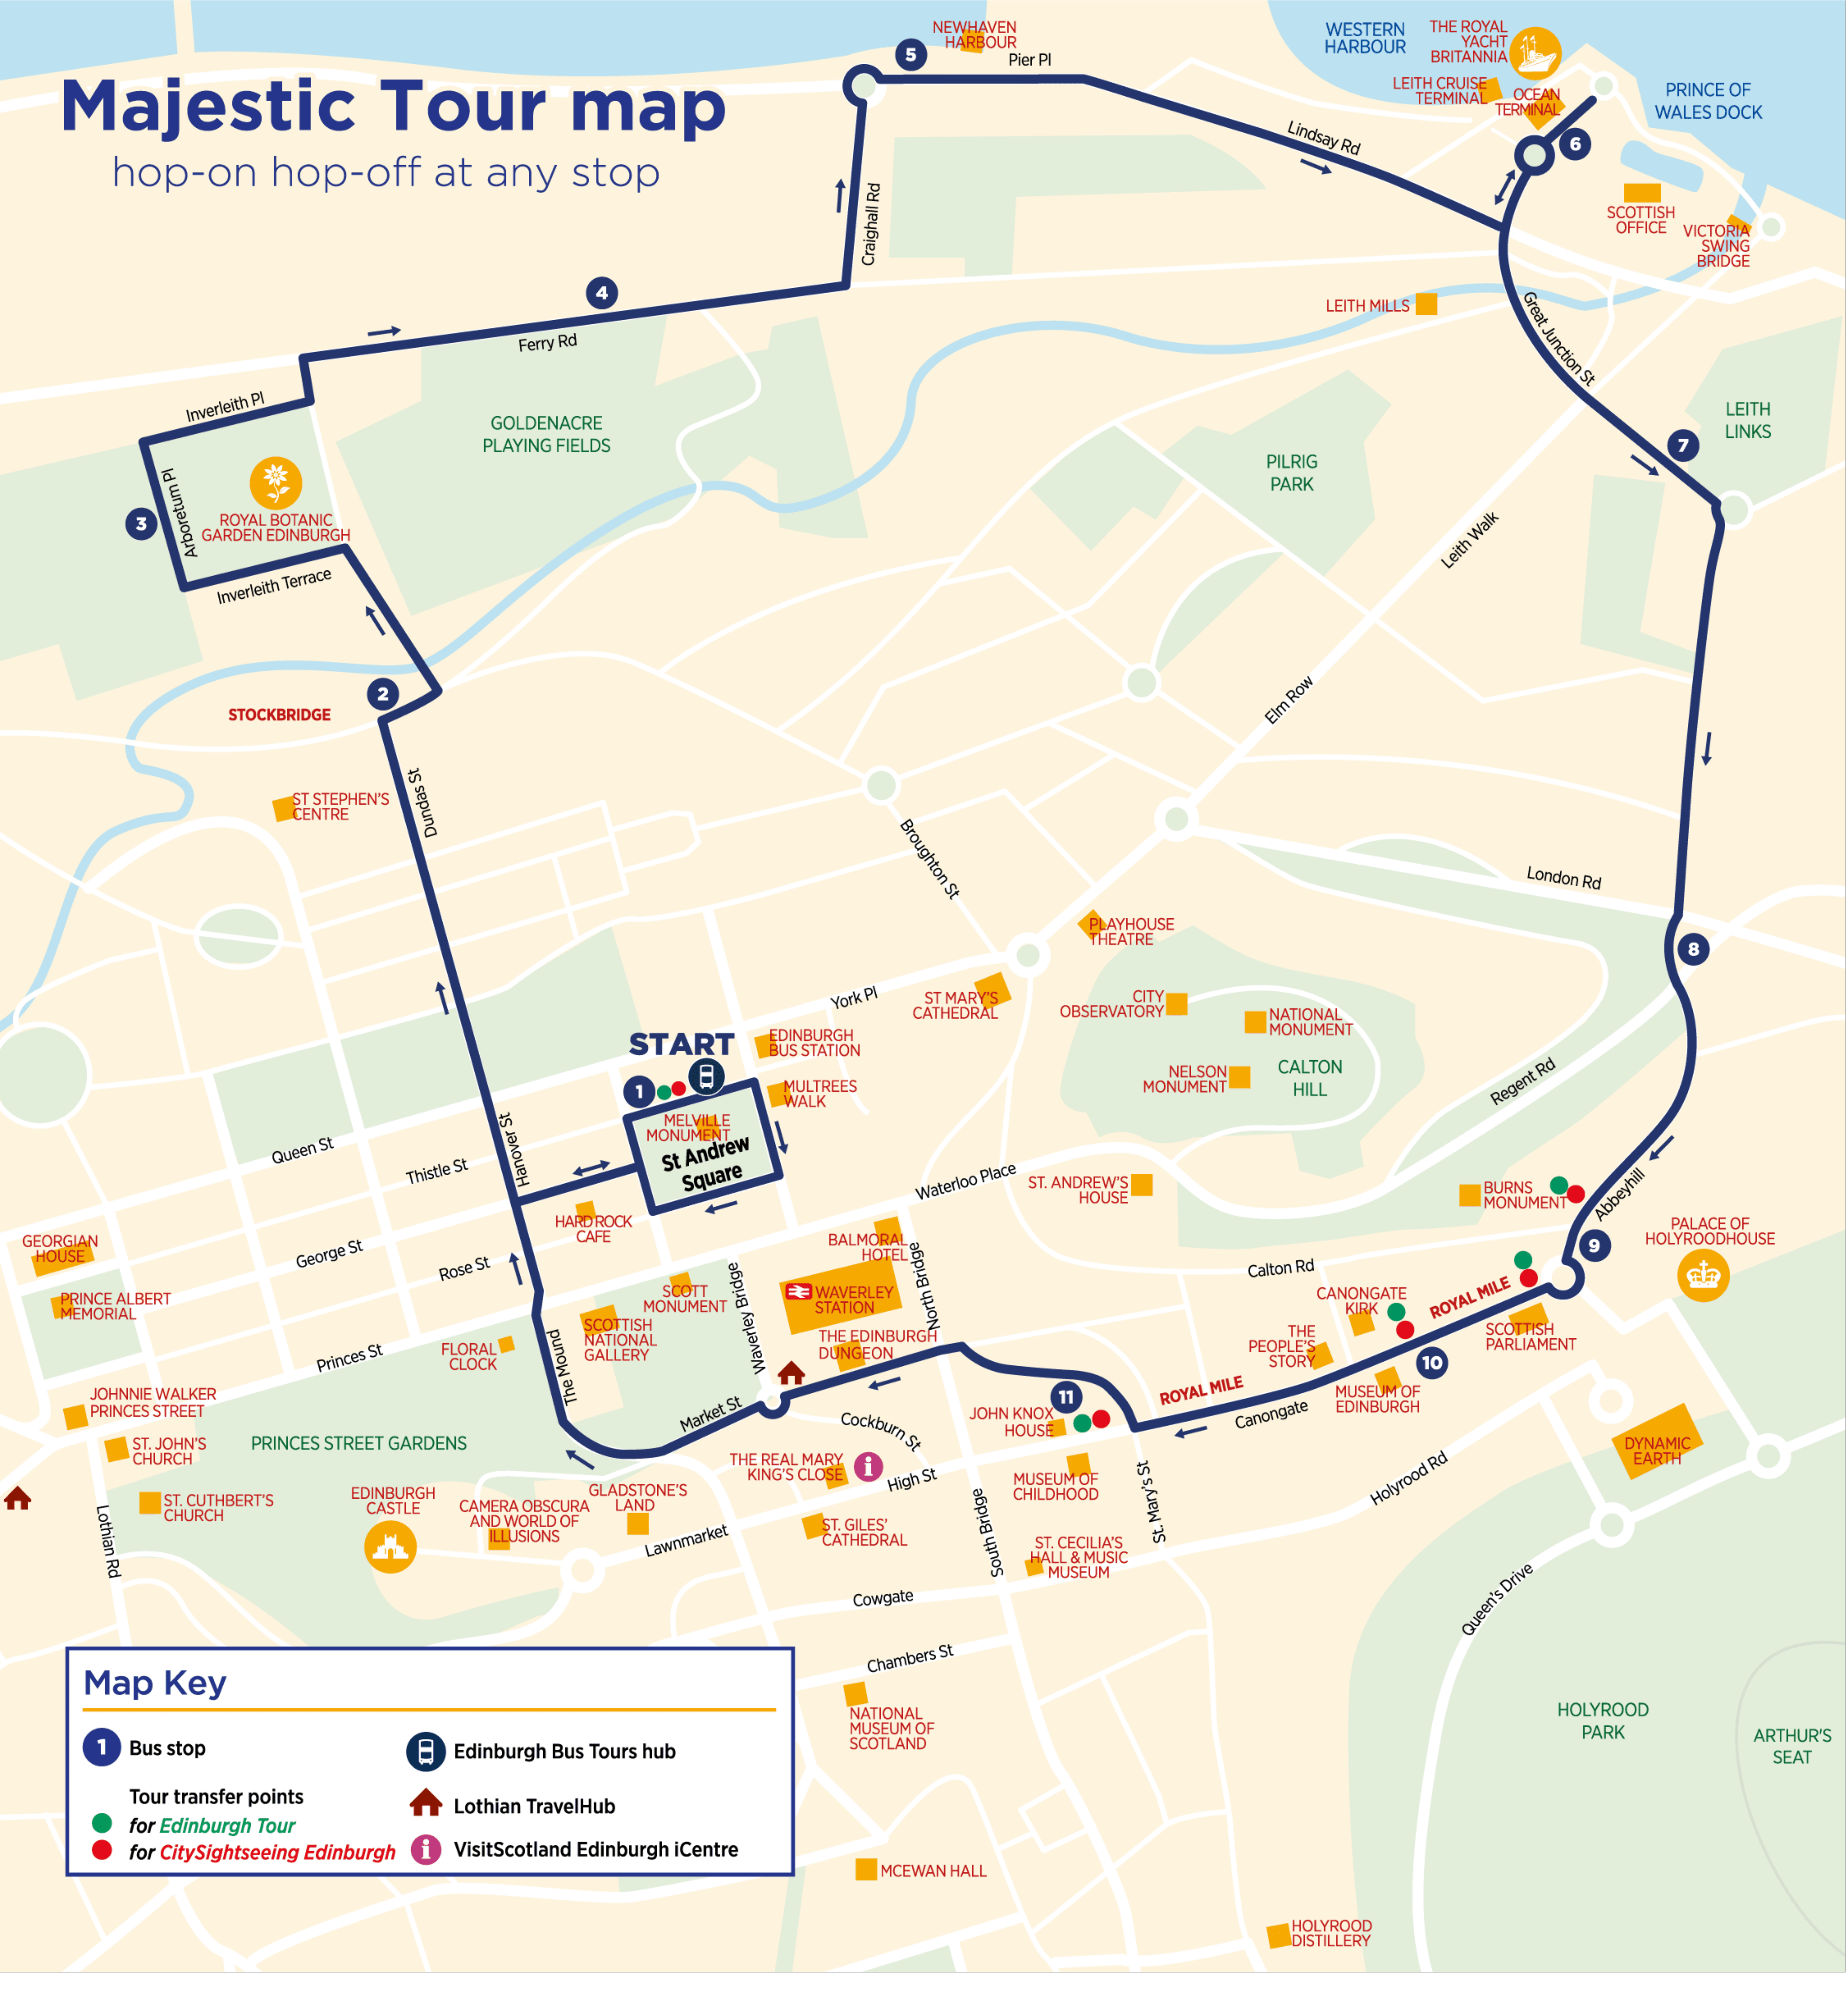

Majestic Tour map

hop-on hop-off at any stop

Map Key

1 Bus stop	Edinburgh Bus Tours hub
Tour transfer points for <i>Edinburgh Tour</i>	Lothian TravelHub
Tour transfer points for <i>CitySightseeing Edinburgh</i>	VisitScotland Edinburgh iCentre

Edinburgh Tour map

hop-on hop-off at any stop

Map Key

 Bus Stop	 Edinburgh Bus Tours Hub
 Tour transfer points for Majestic Tour	 Lothian TravelHub
 Tour transfer points for City Sightseeing Edinburgh	 VisitScotland Edinburgh iCentre

CitySightseeing map

hop-on hop-off at any stop

Map Key

Bus stop	Edinburgh Bus Tours hub
Tour transfer points for <i>Edinburgh Tour</i>	Lothian TravelHub
Tour transfer points for <i>Majestic Tour</i>	VisitScotland Edinburgh iCentre