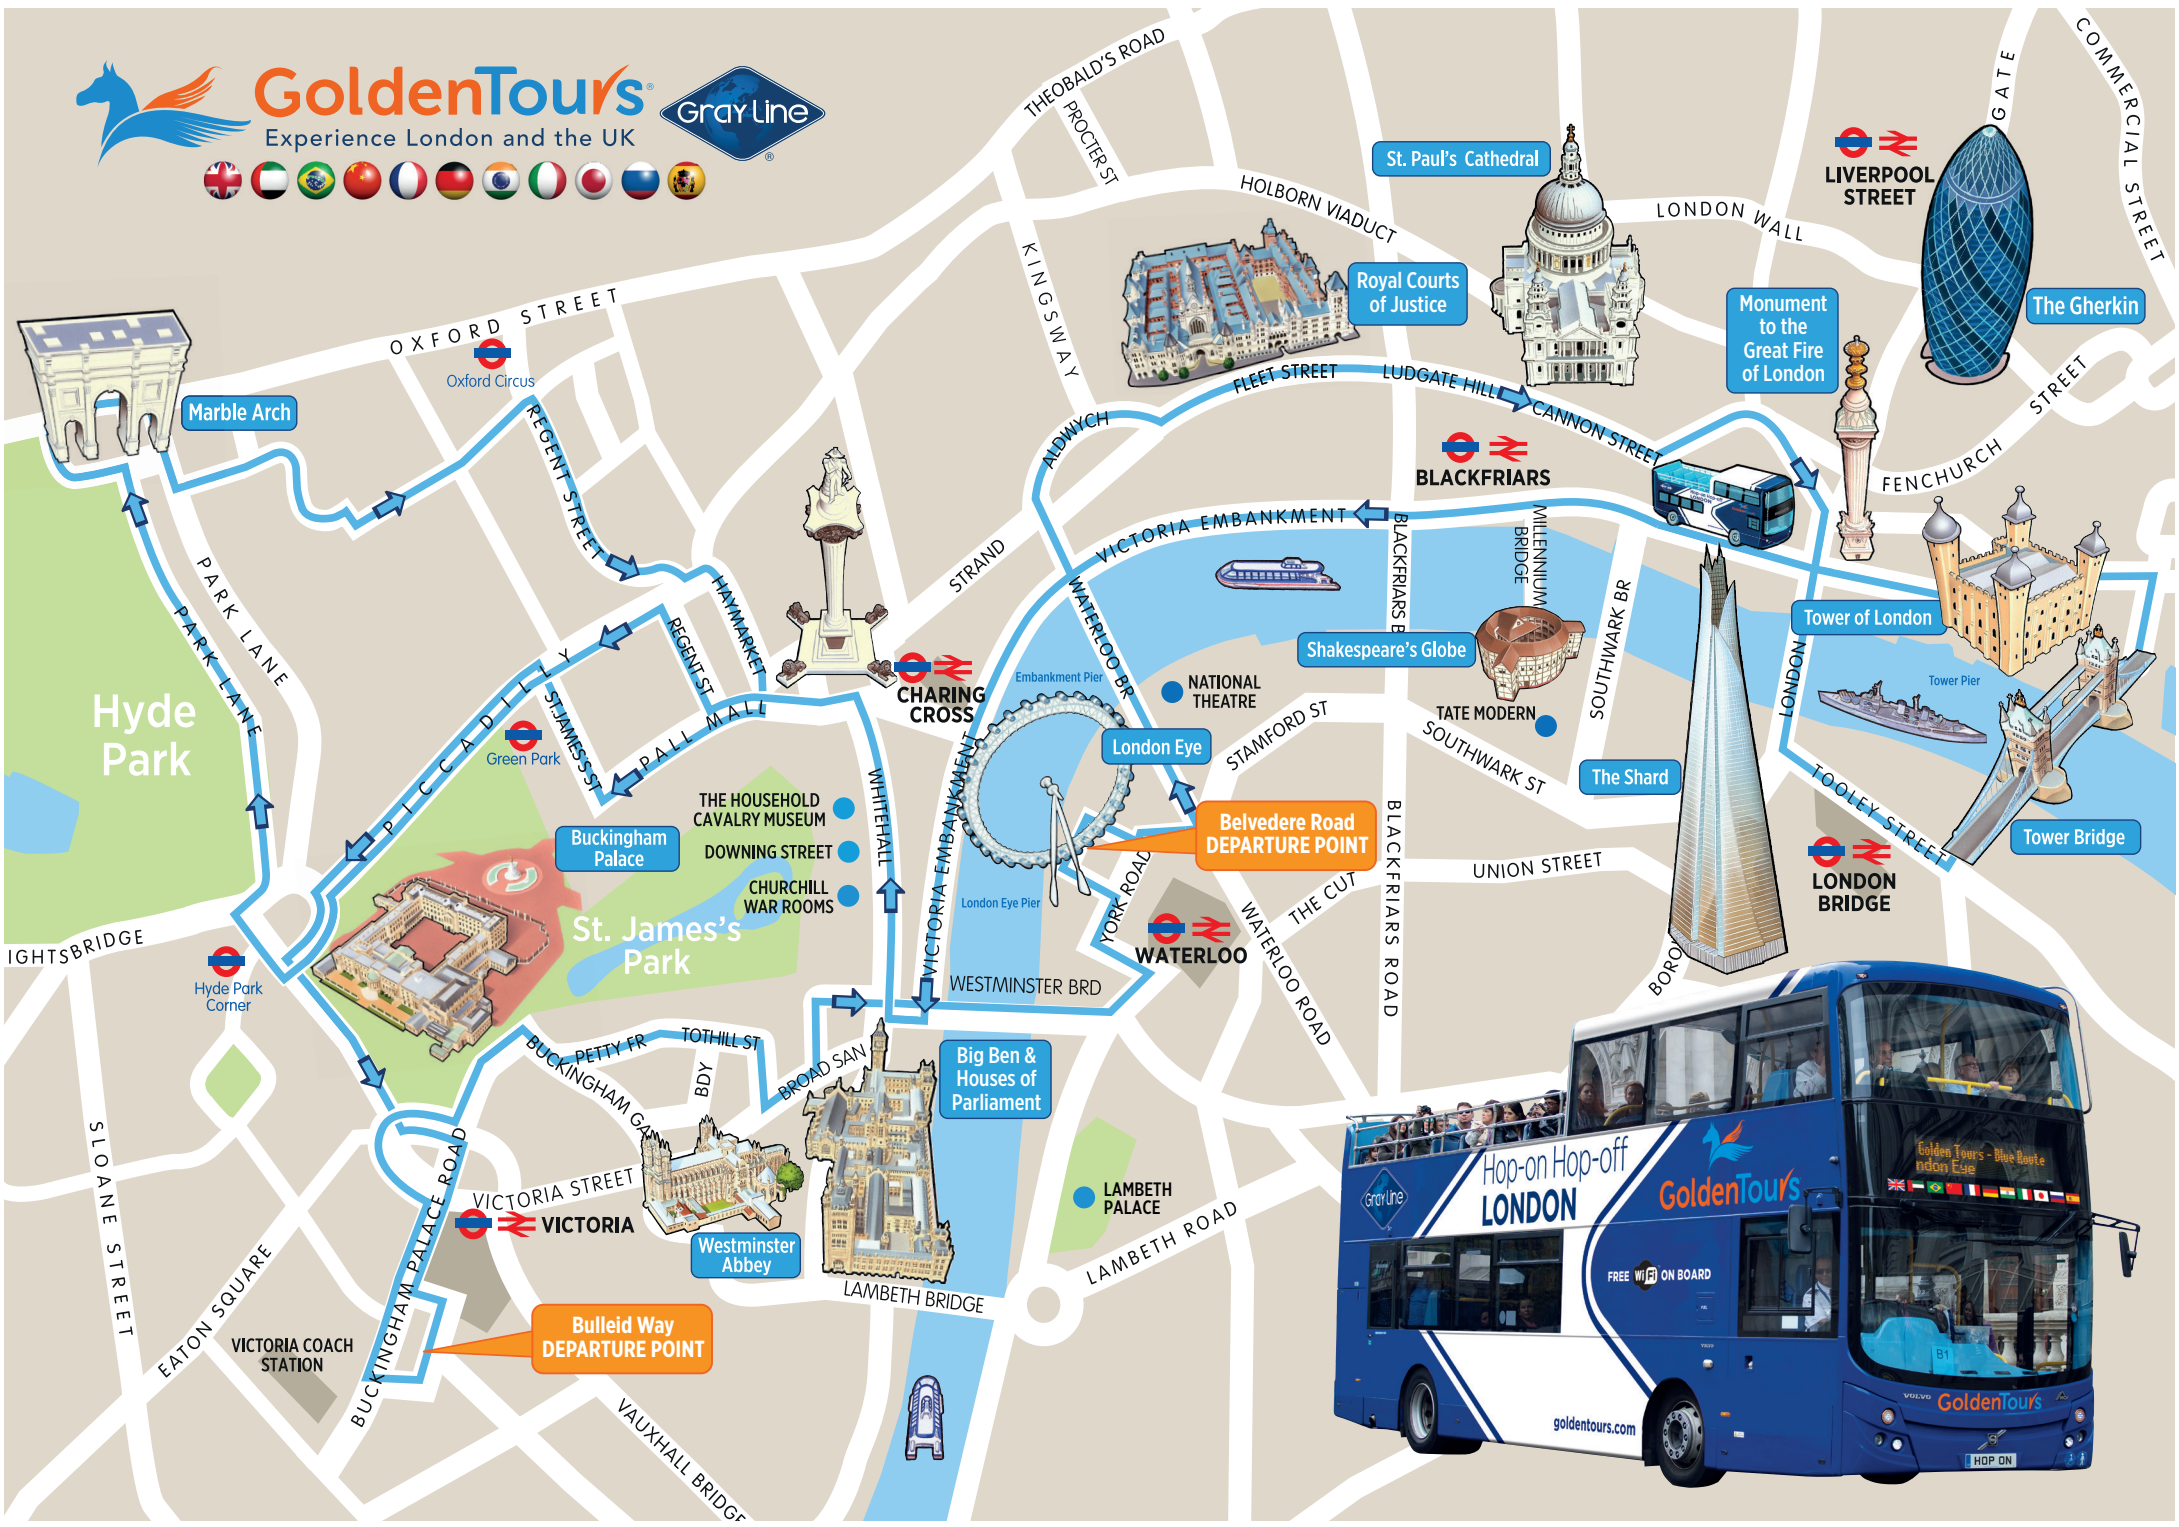

GoldenTours

Experience London and the UK

Belvedere Road DEPARTURE POINT

Bulleid Way DEPARTURE POINT